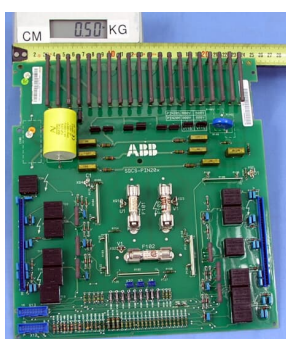

PRODUCT-DETAILS

**64351141**

**SDCS-PIN-205C; POWER INTERFACE B**

**General Information**

Product ID	64351141
ABB Type Designation	SDCS-PIN-205C
Catalog Description	SDCS-PIN-205C; POWER INTERFACE B
Long Description	SDCS-PIN-205C

**Ordering**

Core Credit	0.00
Country of Origin	Thailand (TH) Germany (DE)
Customs Tariff Number	85049090
Invoice Description	POWER INTERFACE B
Made To Order	No
Minimum Order Quantity	1 piece
Order Multiple	1 piece
Quote Only	No
Selling Unit of Measure	piece